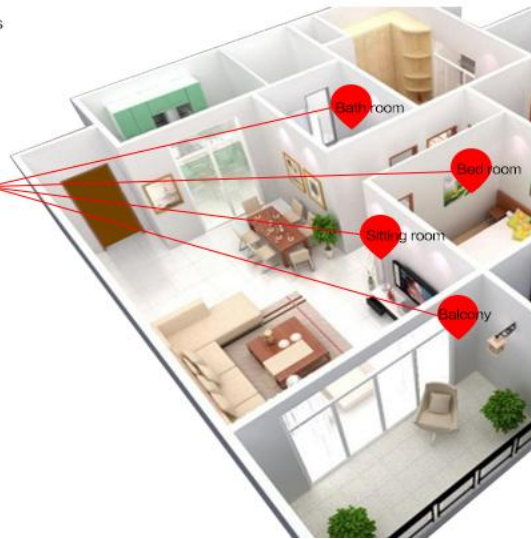

Panel Size: 86*86mm

Simple but multi-functional

								
16 million colors	CCT Adjustable	Saturation	Brightness Dimming	Contextual Mode	2.4G	Distance remote control	Sensitive Touching	Scratch Resistance

4-zone individually control

Each zone control countless lamps or controllers

2.4GHz wireless transmitting

Adopt 2.4GHz technology, 30m control distance

Compatible RGB/RGBW/RGB+CCT series

Control all Mi-Light LED bulbs, LED controllers