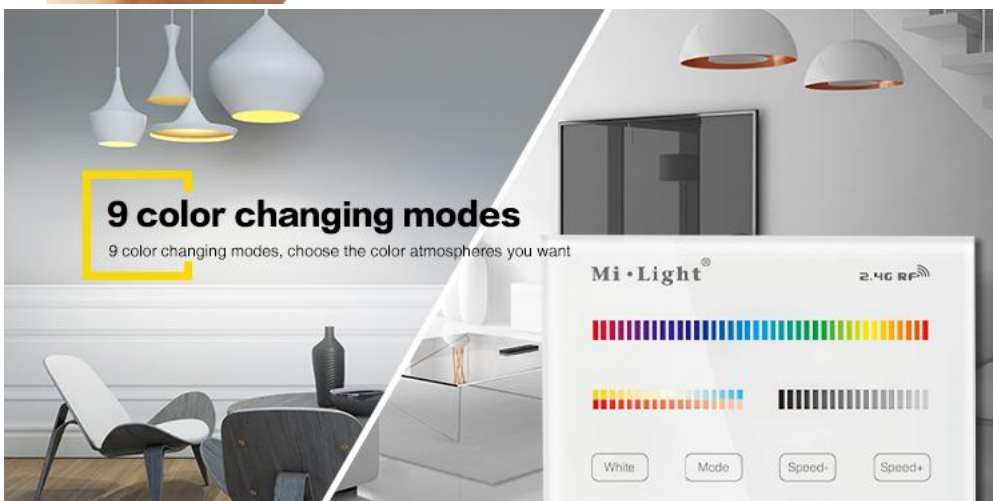

Sensitive touching

High precision Capacitive touch screen IC,
Touch Screen is very stable

9 color changing modes

9 color changing modes, choose the color atmospheres you want

High-end tempered glass panel

Scratching and crushing resistance