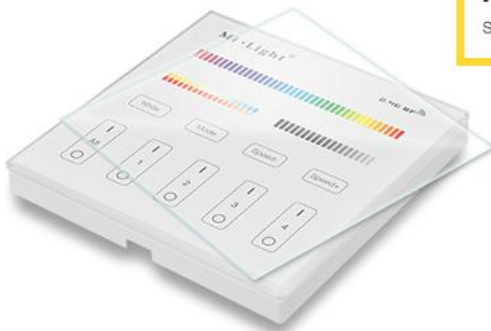

High-end tempered glass panel

Scratching and crushing resistance