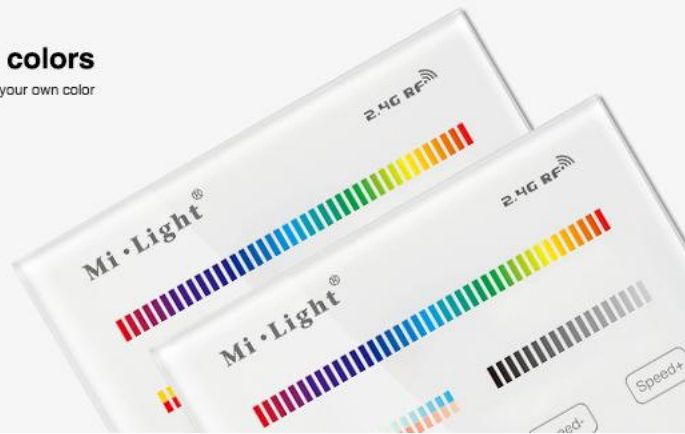

Panel Size: 86*86mm

Simple but multi-functional

								
16 million colors	CCT Adjustable	Saturation	Brightness Dimming	Contextual Mode	2.4G	Distance remote control	Sensitive Touching	Scratch Resistance

4-zone individually control

Each zone control countless lamps or controllers

2.4GHz wireless transmitting

Adopt 2.4GHz technology, 30m control distance

Compatible RGB/RGBW/RGB+CCT series

Control all Mi-Light LED bulbs, LED controllers

16 million colors

16 million colors, choose your own color

Color temperature /saturation adjust randomly

Adjust CCT under white light mode(2700-6500K);
Change color saturation under color mode

1~100% Brightness dimming